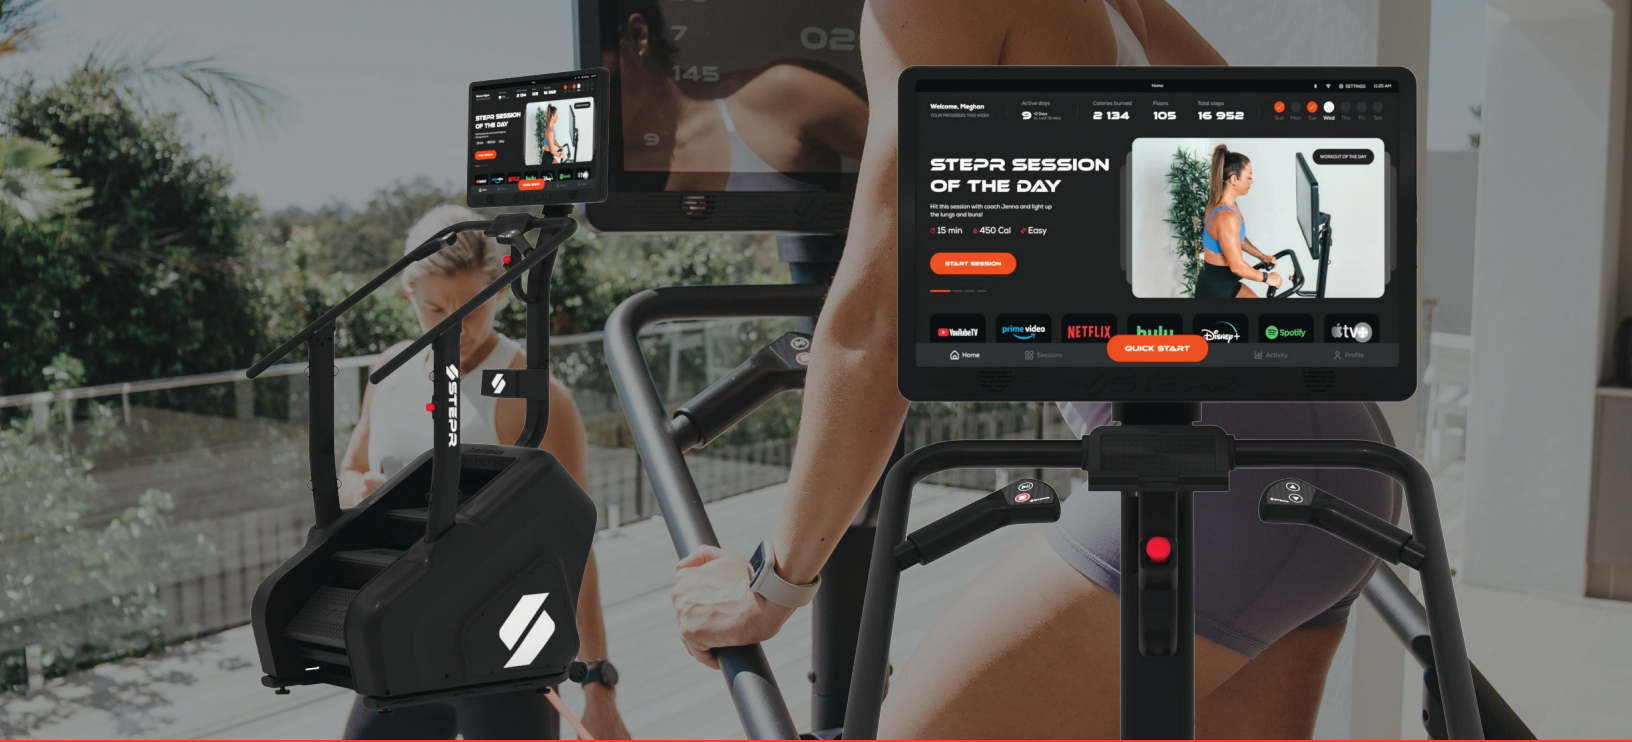

MAKING STAIR CLIMBING MAINSTREAM

360° SWIVEL
SCREEN

STADIUM
STEPS

FLOATING
STEPS

SILENT STEP
TECHNOLOGY

EFFECTIVE

COMPACT

CONNECTED

EFFECTIVE

COMPACT

PRODUCT FEATURES

SPACE SAVING FOOTPRINT

With just 3.5 ft x 2.3 ft of footprint, the compact design of the STEPR takes up minimal space in your home while still providing a highly effective workout platform.

360° SWIVEL TOUCHSCREEN

The 360° Swivel Touchscreen is a fully rotatable screen that allows you to interact with the STEPR console from various angles.

AUTOMATIC SAFETY FEATURES

- Emergency Stop Button: Halts the machine instantly.
- Auto Stop: The STEPR stops automatically if you step off.
- Infrared Sensor: The STEPR stops automatically if it detects any obstacle.

STEPR ANCHOR POINTS

The STEPR Anchor Points are strategic and secure attachment locations on the STEPR machine. These points allow you to connect various accessories, such as resistance bands or other fitness equipment, to enhance your workout experience.