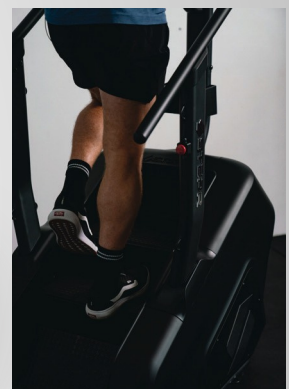

MAKING STAIR CLIMBING MAINSTREAM

360° SWIVEL
SCREEN

STADIUM
STEPS

FLOATING
STEPS

SILENT STEP
TECHNOLOGY

EFFECTIVE

COMPACT

CONNECTED

EFFECTIVE

COMPACT

PRODUCT FEATURES

SPACE SAVING FOOTPRINT

With just 3.5 ft x 2.3 ft of footprint, the compact design of the STEPR takes up minimal space in your home while still providing a highly effective workout platform.

360° SWIVEL TOUCHSCREEN

The 360° Swivel Touchscreen is a fully rotatable screen that allows you to interact with the STEPR console from various angles.

AUTOMATIC SAFETY FEATURES

- Emergency Stop Button: Halts the machine instantly.
- Auto Stop: The STEPR stops automatically if you step off.
- Infrared Sensor: The STEPR stops automatically if it detects any obstacle.

STEPR ANCHOR POINTS

The STEPR Anchor Points are strategic and secure attachment locations on the STEPR machine. These points allow you to connect various accessories, such as resistance bands or other fitness equipment, to enhance your workout experience.